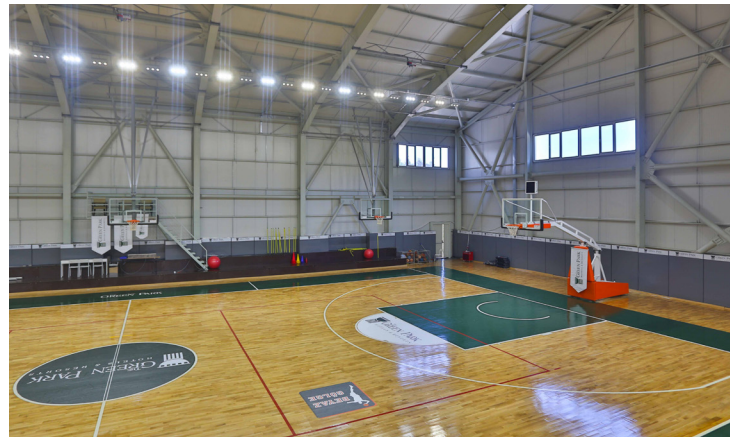

Green Park ***
Kartepe, Turkey**

www.authentic.football/camps/green-park-hotel

The Green Park Kartepe is located in a unique location, on the top of Samanlı mountains, with views of Sapanca Lake, Gulf of Izmit, and an hour from Istanbul. The Green Park Kartepe features five football fields, a basketball pavilion, a professional gym and SPA. Important to take into account that the hotel is located at an altitude of 1500 meters above sea level.